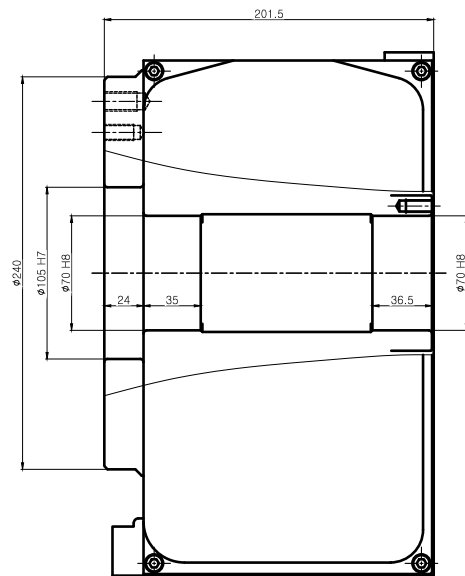

HRS-254LY4 LEFT TYPE ( 좌 )

TABLE T-HOME

TITLE	Nc Rotary Table	PART NAME	외 형 도
DRG. NO.	HRS-254LY4-00	USER	-
CODE NO.		DEPARTMENT	Research & Development
		DATE	2014. 05. 12
SCALE	1 : 1	Approved	Checked
		Designed	