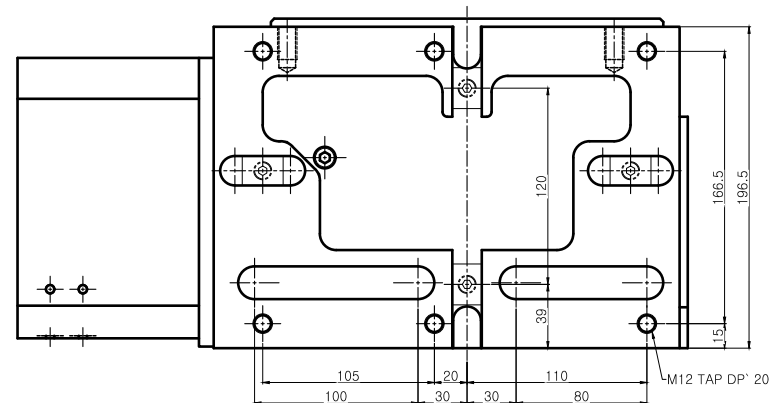

HRS-254LY4 LEFT TYPE ( 좌 )

TABLE T-HOME

TITLE	Nc Rotary Table	PART NAME	외 형 도
DRG. NO.	HRS-254LY4-00	USER	-
CODE NO.		DEPARTMENT	Research & Development
		DATE	2014. 05. 12
SCALE	1 : 1	Approved	Checked
		Designed	