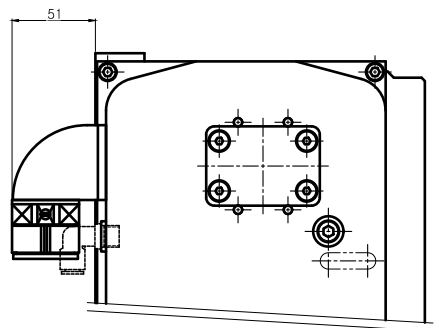

HRS-254LY4 LEFT TYPE ( 좌 )

TABLE T-HOME

TITLE	Nc Rotary Table	PART NAME	외 형 도
DRG. NO.	HRS-254LY4-00	USER	-
CODE NO.		DEPARTMENT	Research & Development
		DATE	2014. 05. 12
SCALE	1 : 1	Approved	Checked
		Designed	