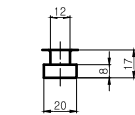

HRS-254LY4 LEFT TYPE ( 좌 )

TABLE T-HOME

TITLE	Nc Rotary Table	PART NAME	외 형 도
DRG. NO.	HRS-254LY4-00	USER	-
CODE NO.		DEPARTMENT	Research & Development
		DATE	2014. 05. 12
SCALE	1 : 1	Approved	Checked
		Designed	