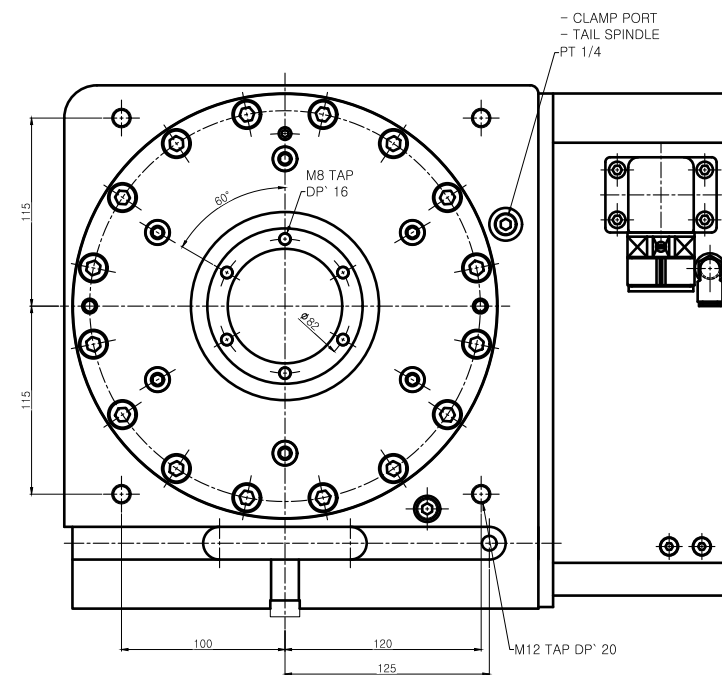

HRS-254LY4 LEFT TYPE ( 좌 )

TABLE T-HOME

TITLE	Nc Rotary Table	PART NAME	외 형 도
DRG. NO.	HRS-254LY4-00	USER	-
CODE NO.		DEPARTMENT	Research & Development
		DATE	2014. 05. 12
SCALE	1 : 1	Approved	Checked
		Designed	