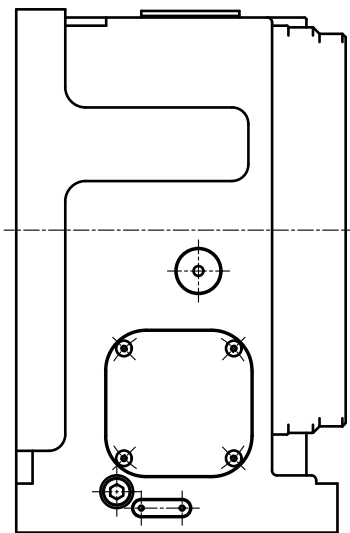

HRS-254LY4 LEFT TYPE ( 좌 )

TABLE T-HOME

TITLE	Nc Rotary Table	PART NAME	외 형 도
DRG. NO.	HRS-254LY4-00	USER	-
CODE NO.		DEPARTMENT	Research & Development
		DATE	2014. 05. 12
SCALE	1 : 1	Approved	Checked
		Designed	