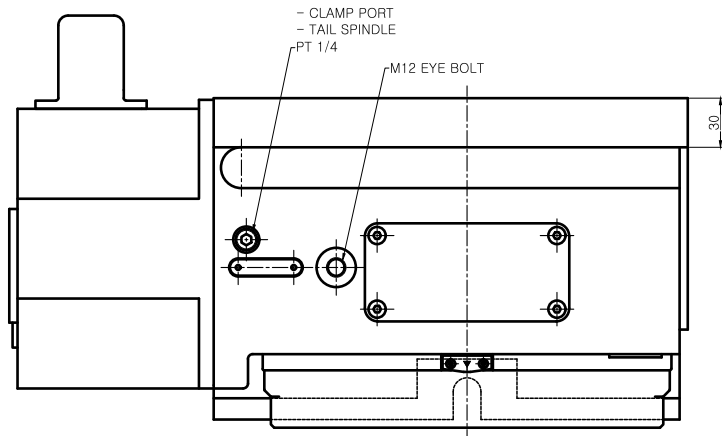

HRS-254LY4 LEFT TYPE ( 좌 )

TABLE T-HOME

TITLE	Nc Rotary Table	PART NAME	외 형 도
DRG. NO.	HRS-254LY4-00	USER	-
CODE NO.		DEPARTMENT	Research & Development
		DATE	2014. 05. 12
SCALE	1 : 1	Approved	Checked
		Designed	