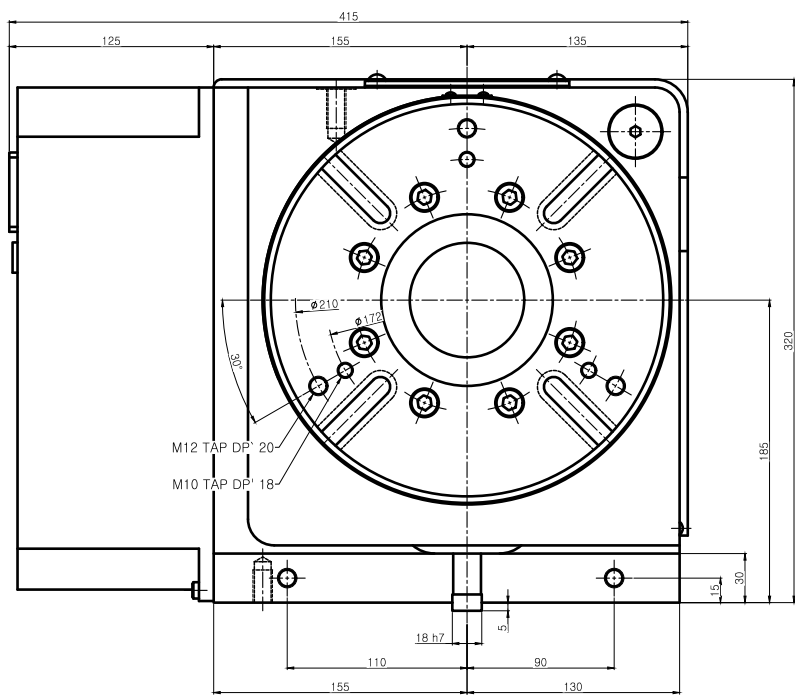

HRS-254LY4 LEFT TYPE ( 좌 )

TABLE T-HOME

TITLE	Nc Rotary Table	PART NAME	외 형 도
DRG. NO.	HRS-254LY4-00	USER	-
CODE NO.		DEPARTMENT	Research & Development
		DATE	2014. 05. 12
SCALE	1 : 1	Approved	Checked
		Designed	