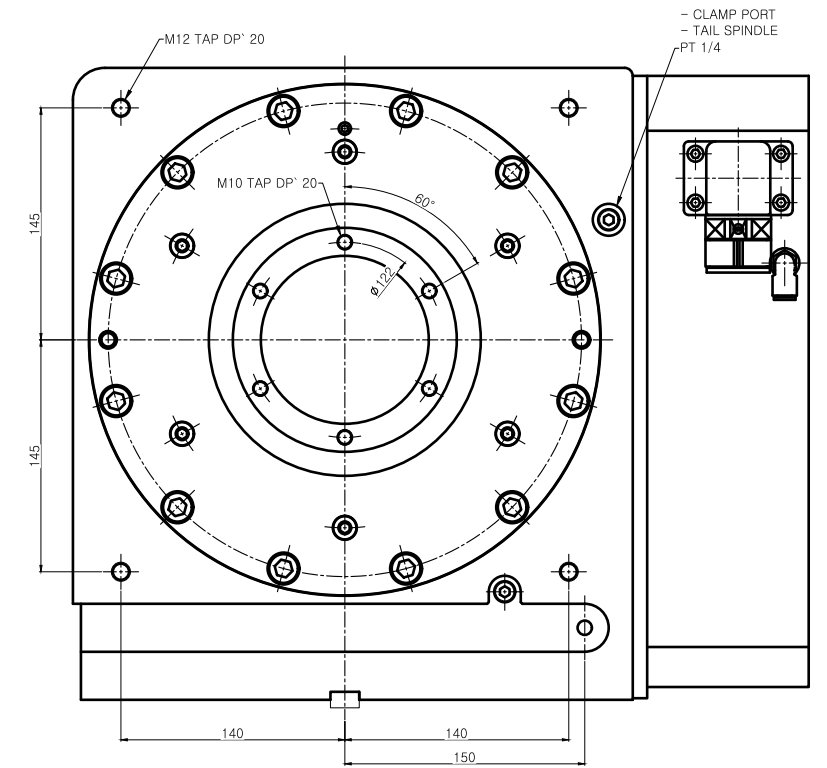

HRS-324LY4 LEFT TYPE (좌)

TABLE T-HOME

TITLE	Nc Rotary Table	PART NAME	외 형 도
DRG NO.	HRS-324LY4-00	USER	-
CODE NO.		DEPARTMENT	Research & Development
		DATE	2014. 06. 25
SCALE	1 : 1	Approved	Checked
		Designed	