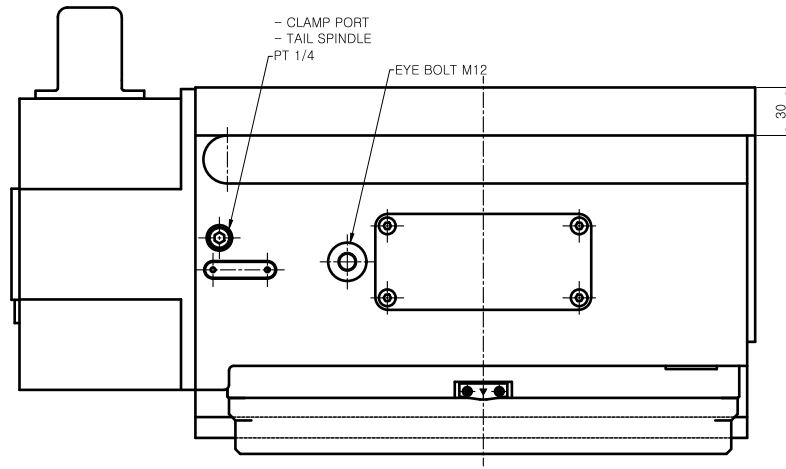

HRS-324LY4 LEFT TYPE (좌)

TABLE T-HOME

TITLE	Nc Rotary Table	PART NAME	외 형 도
DRG NO.	HRS-324LY4-00	USER	-
CODE NO.		DEPARTMENT	Research & Development
		DATE	2014. 06. 25
SCALE	1 : 1	Approved	Checked
		Designed	