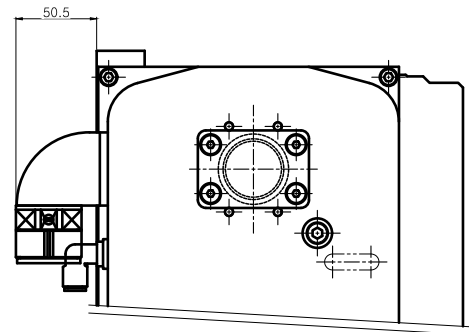

HRS-324LY4 LEFT TYPE (좌)

TABLE T-HOME

TITLE	Nc Rotary Table	PART NAME	외 형 도
DRG NO.	HRS-324LY4-00	USER	-
CODE NO.		DEPARTMENT	Research & Development
		DATE	2014. 06. 25
SCALE	1 : 1	Approved	Checked
		Designed	