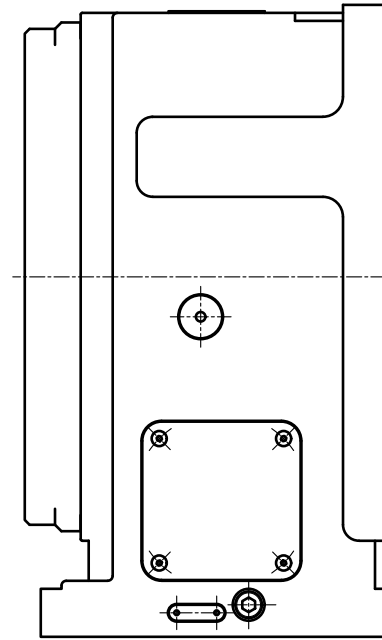

HRS-324LY4 LEFT TYPE (좌)

TABLE T-HOME

TITLE	Nc Rotary Table	PART NAME	외 형 도
DRG NO.	HRS-324LY4-00	USER	-
CODE NO.		DEPARTMENT	Research & Development
		DATE	2014. 06. 25
SCALE	1 : 1	Approved	Checked
		Designed	