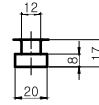

HRS-324LY4 LEFT TYPE (좌)

TABLE T-HOME

TITLE	Nc Rotary Table	PART NAME	외 형 도
DRG NO.	HRS-324LY4-00	USER	-
CODE NO.		DEPARTMENT	Research & Development
		DATE	2014. 06. 25
SCALE	1 : 1	Approved	Checked
		Designed	