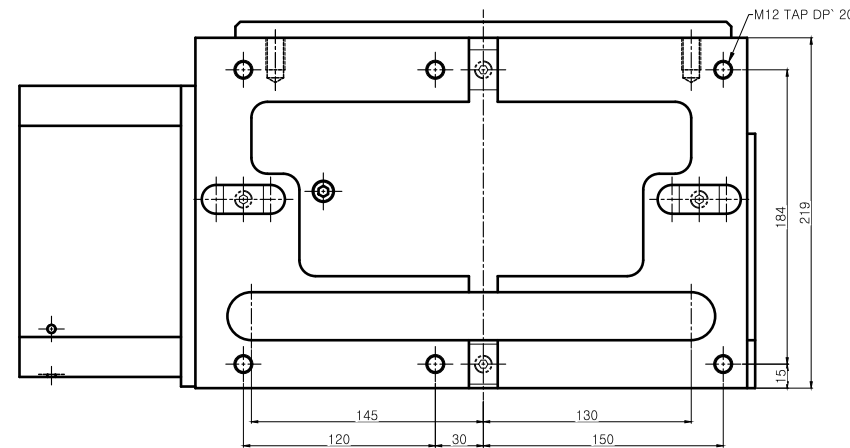

HRS-324LY4 LEFT TYPE (좌)

TABLE T-HOME

TITLE	Nc Rotary Table	PART NAME	외 형 도
DRG NO.	HRS-324LY4-00	USER	-
CODE NO.		DEPARTMENT	Research & Development
		DATE	2014. 06. 25
SCALE	1 : 1	Approved	Checked
		Designed	