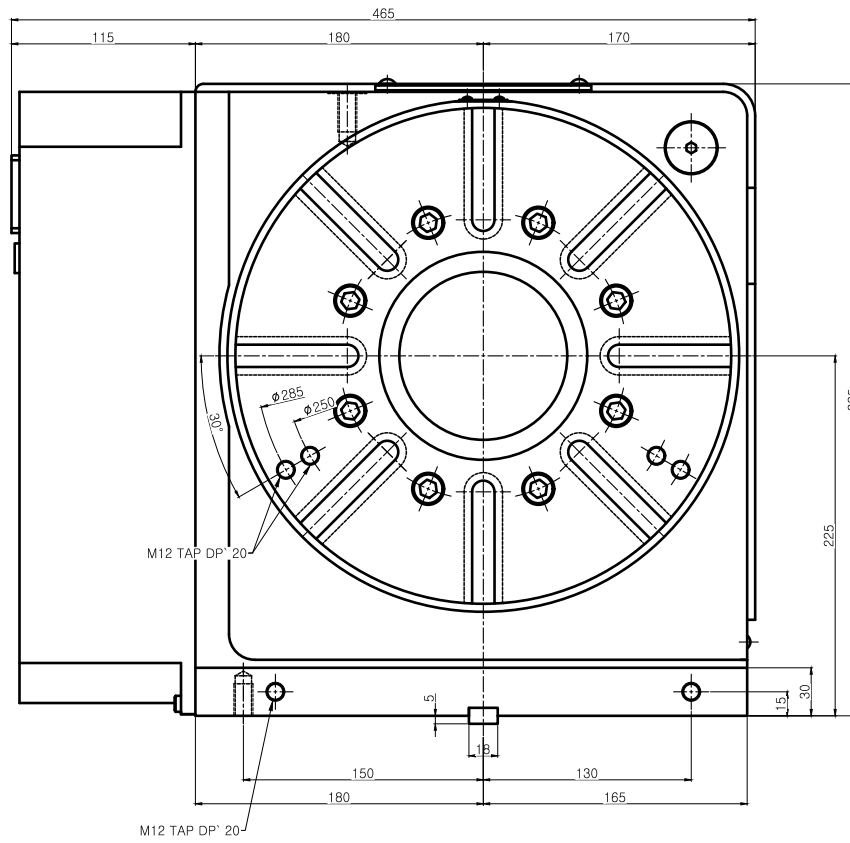

HRS-324LY4 LEFT TYPE (좌)

TABLE T-HOME

TITLE	Nc Rotary Table	PART NAME	외 형 도
DRG NO.	HRS-324LY4-00	USER	-
CODE NO.		DEPARTMENT	Research & Development
		DATE	2014. 06. 25
SCALE	1 : 1	Approved	Checked
		Designed	