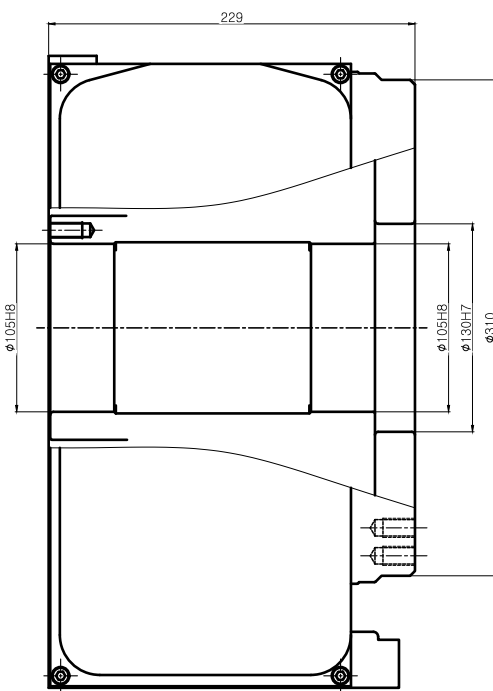

HRS-324LY4 LEFT TYPE (좌)

TABLE T-HOME

TITLE	Nc Rotary Table	PART NAME	외 형 도
DRG NO.	HRS-324LY4-00	USER	-
CODE NO.		DEPARTMENT	Research & Development
		DATE	2014. 06. 25
SCALE	1 : 1	Approved	Checked
		Designed	